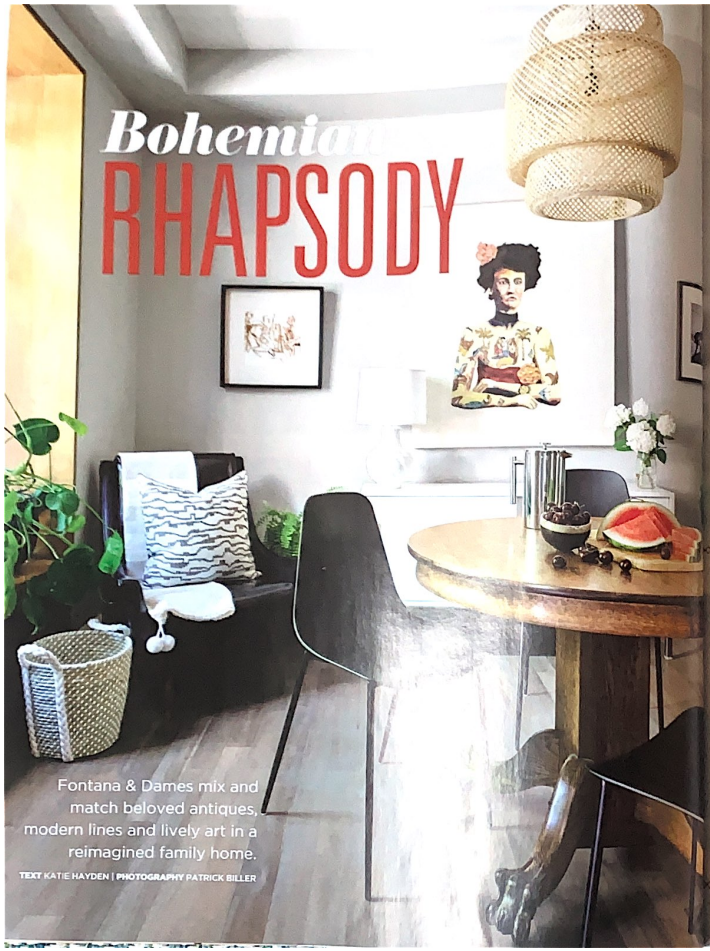

Bohemian RHAPSODY

Fontana & Dames mix and match beloved antiques, modern lines and lively art in a reimagined family home.
TEXT: KATIE HAYDEN | PHOTOGRAPHY: PATRICK BILLER